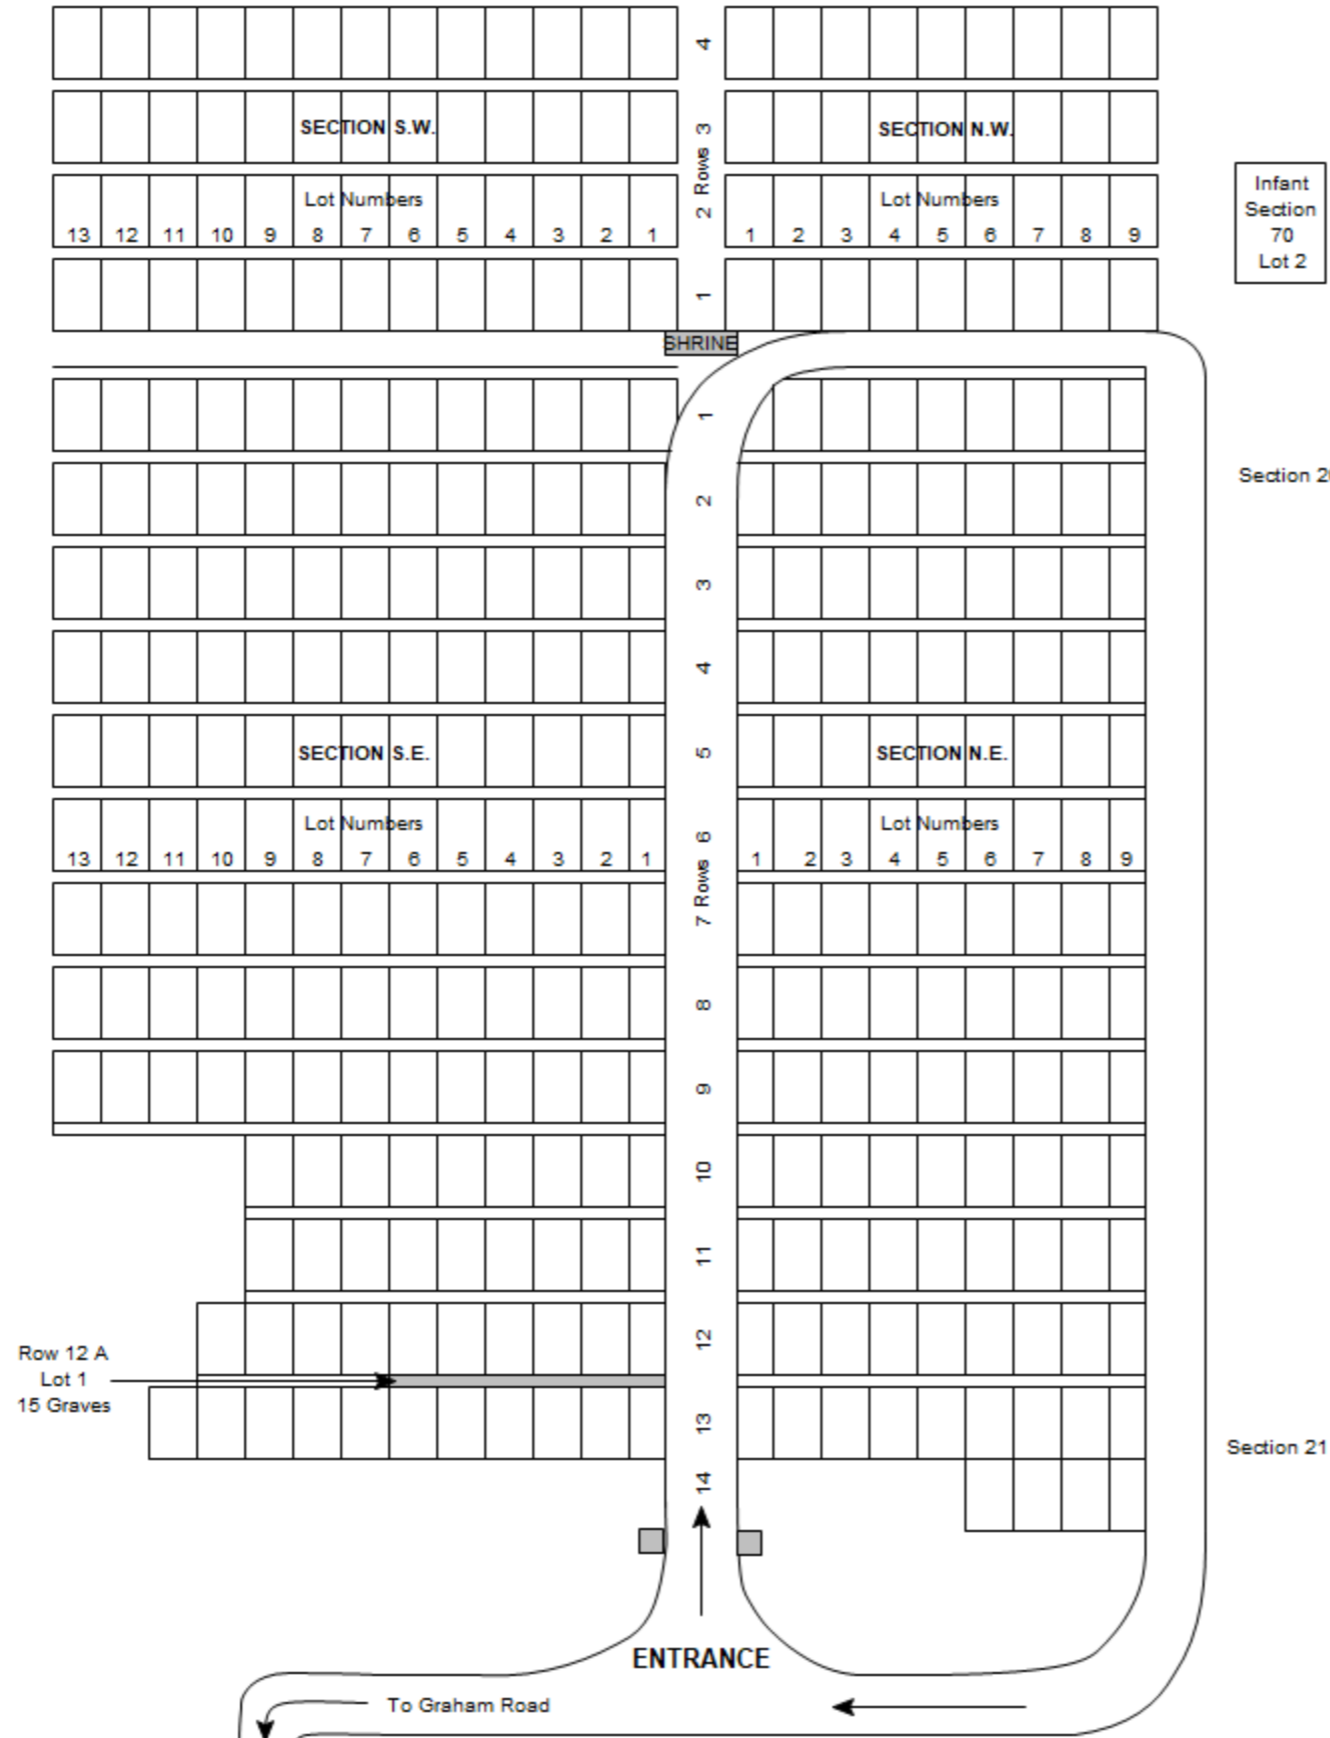

ARCHDIOCESE OF ST. LOUIS ST. FERDINAND CEMETERY

April 2016

Bridgeton
Memorial
Section
70
Lot 1

Infant
Section
70
Lot 2

Section 20

Section 21

Service
Building