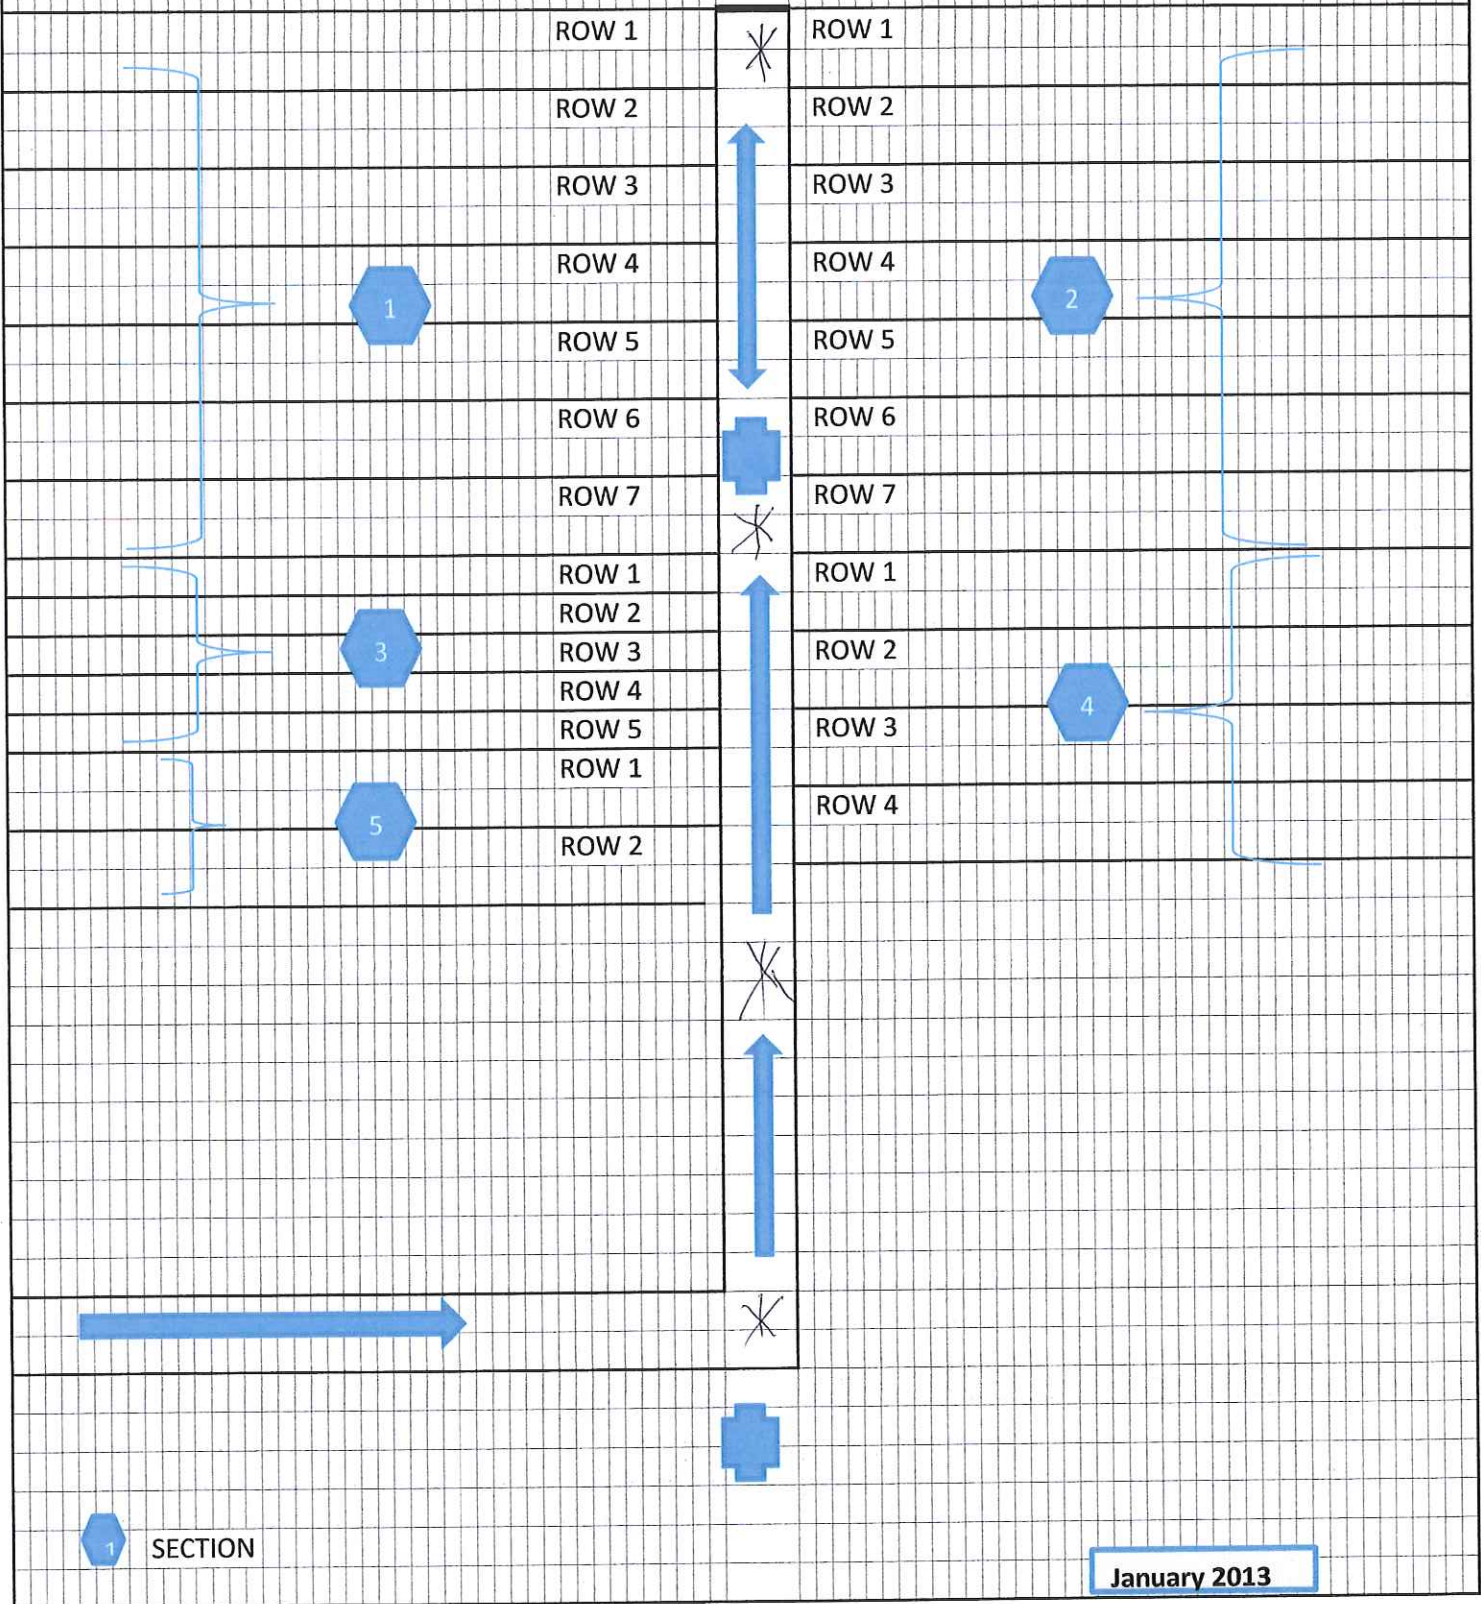

FEE FEE ROAD

ST. MARY'S CEMETERY - 5200 FEE FEE ROAD, HAZELWOOD, MO

NORTH →

1 SECTION

January 2013

* approx. lengths