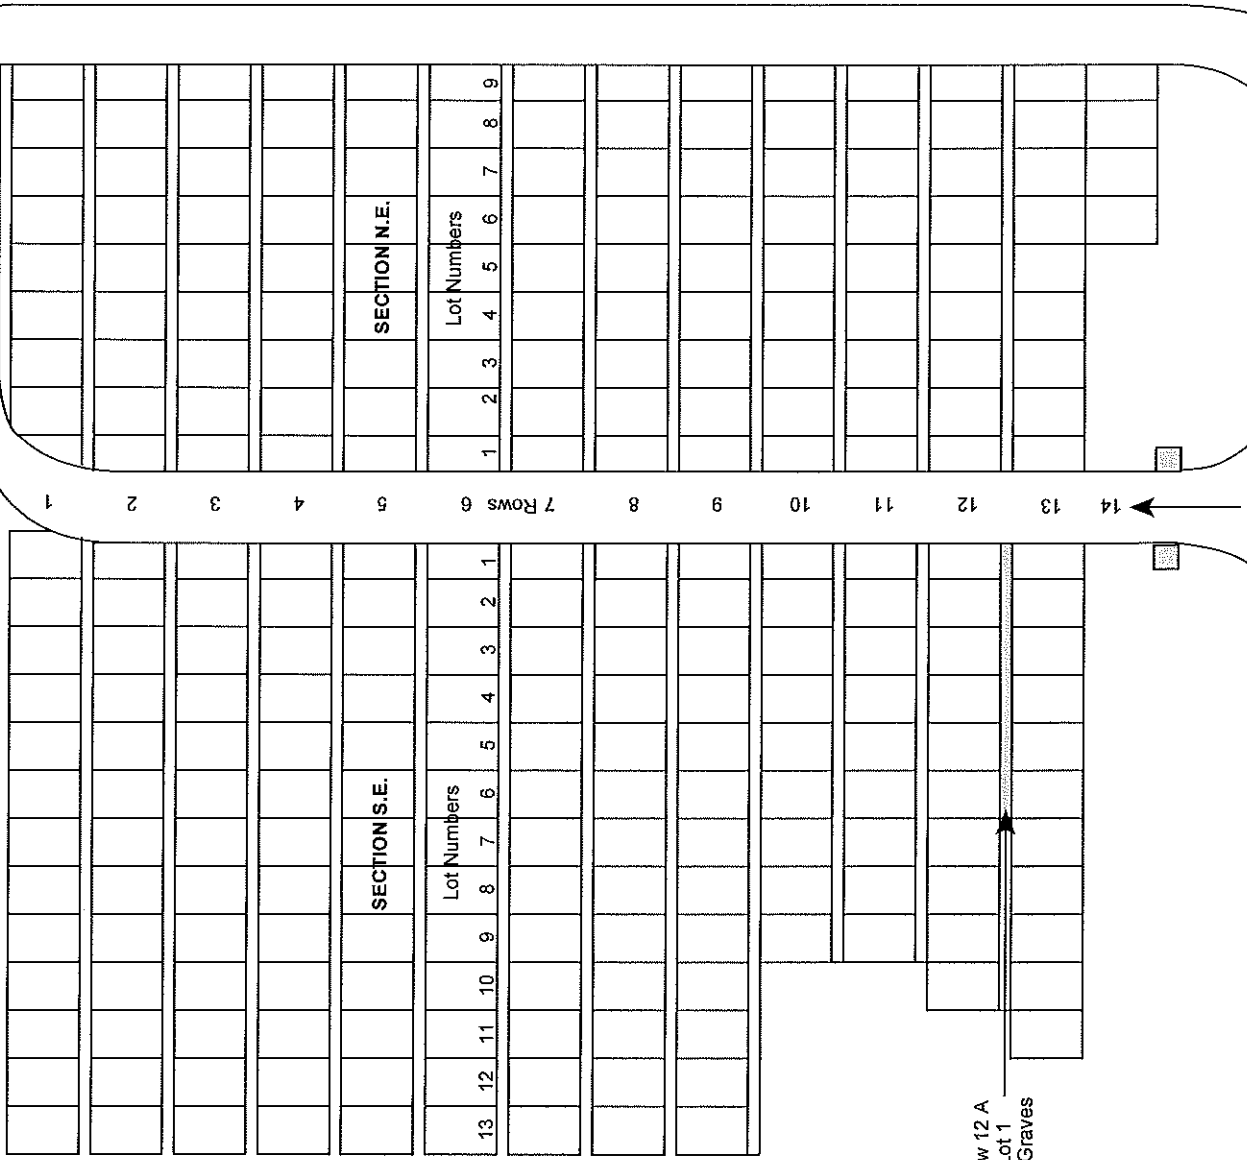

ST. FERDINAND CEMETERY ARCHDIOCESE OF ST. LOUIS

April 2016

Bridgeton
Memorial
Section
70
Lot 1

Infant
Section
70
Lot 2

COLUMBIUM

Section 20

Section 21

Service
Building

Row 12 A
Lot 1
15 Graves

To Graham Road

St. Ferd NE,NW,SE,SW.ds