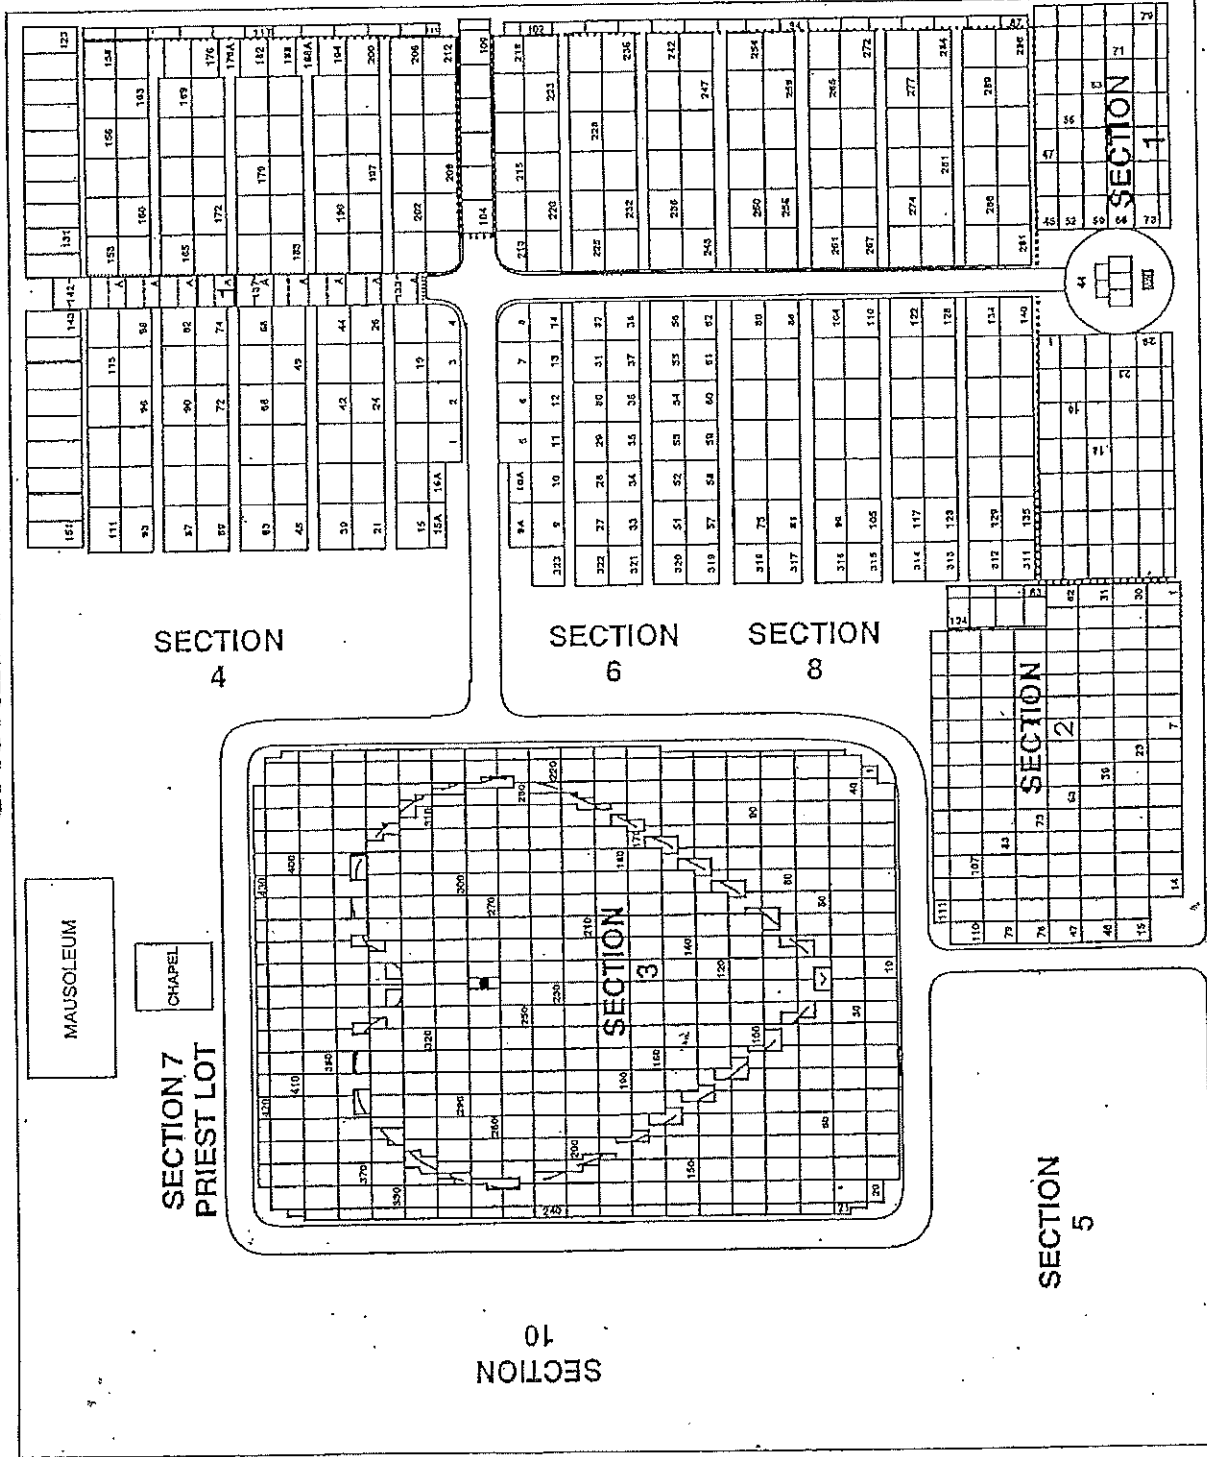

The Catholic Cemeteries of the Archdiocese of St. Louis SACRED HEART CEMETERY

Information:
314.792.7738
www.archstl.org

January 2011
Sacred Heart Map.dwg

To | - 270 >>>

Graham Road

<<< To Florissant Road