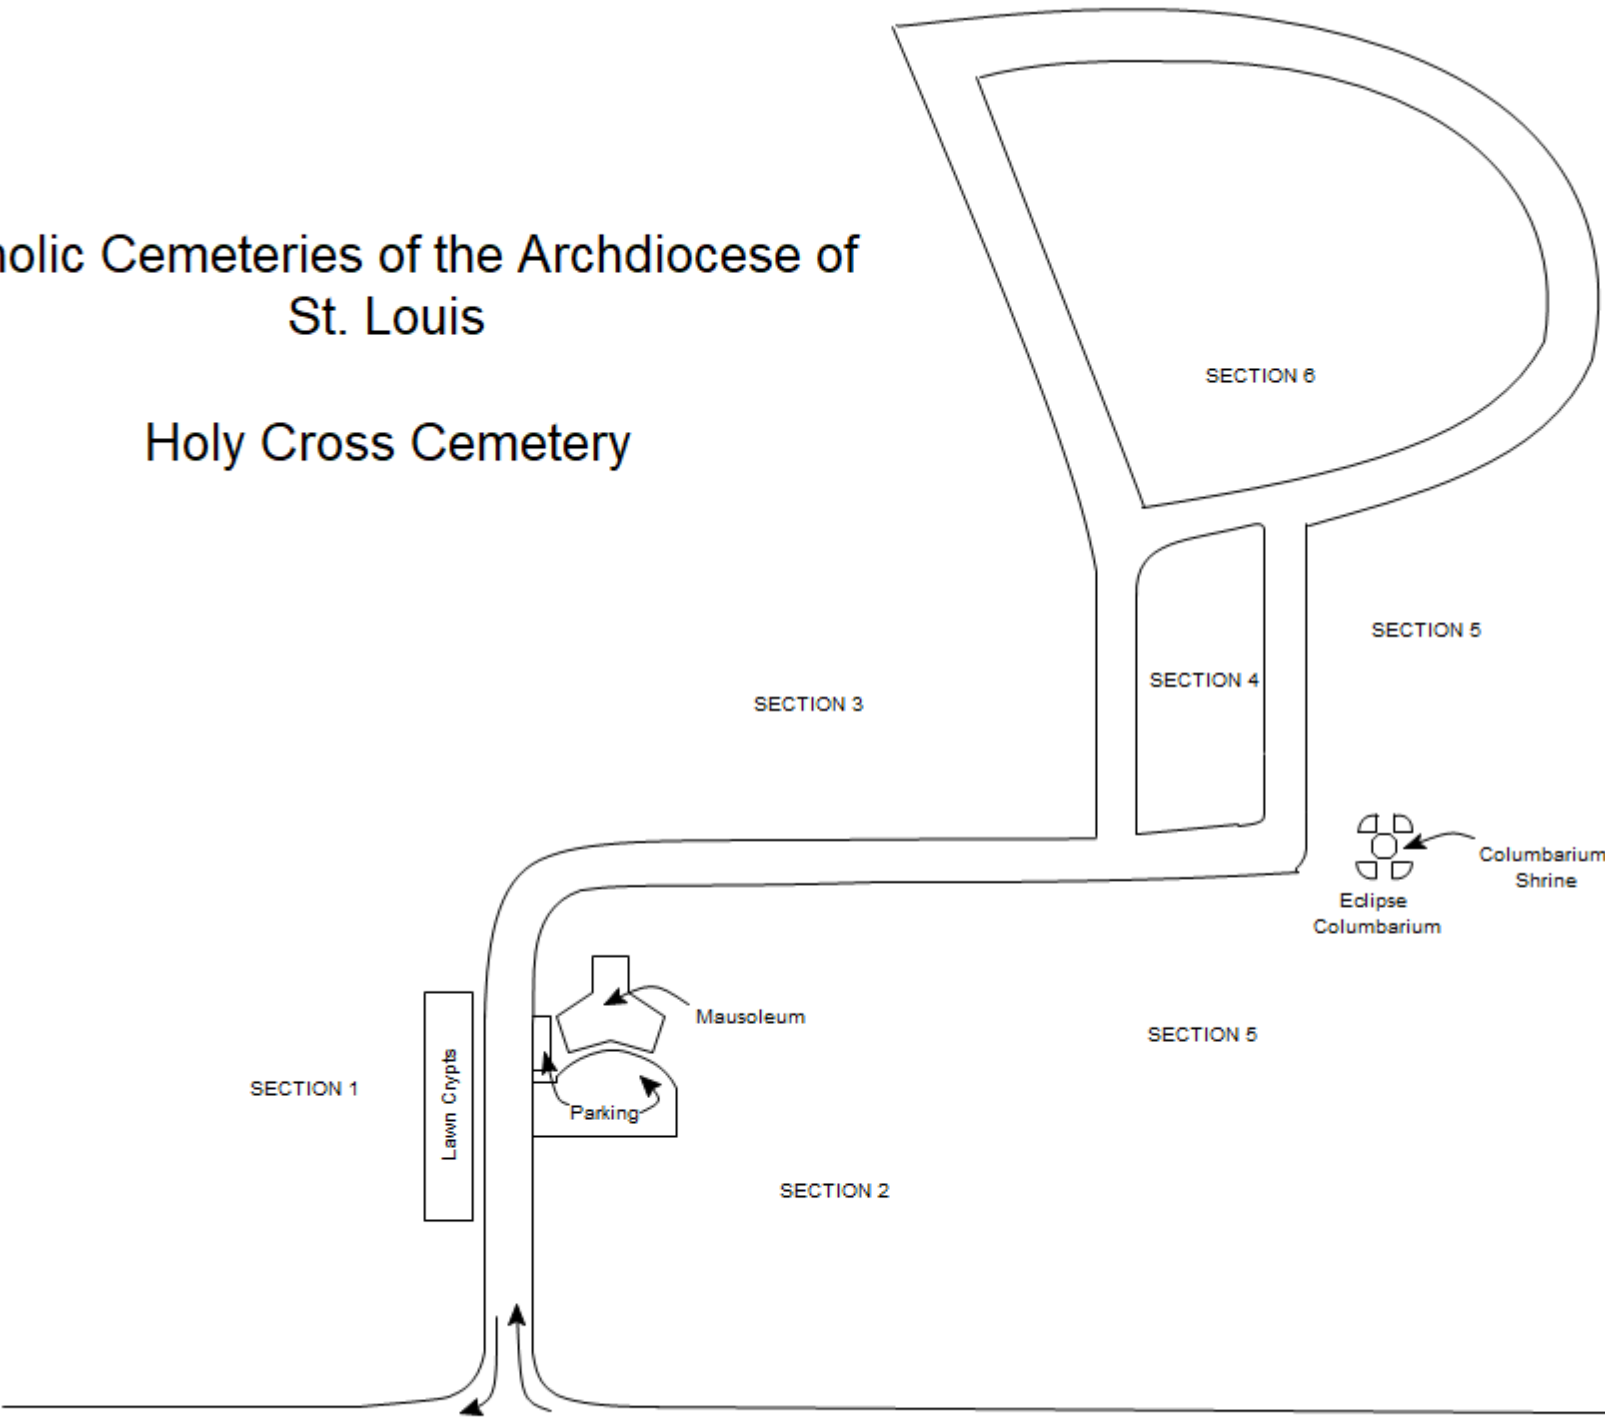

# Catholic Cemeteries of the Archdiocese of St. Louis

## Holy Cross Cemetery

Manchester Road